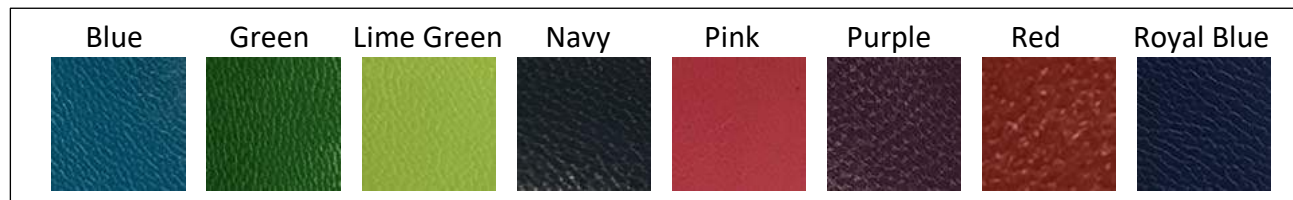

Key Chains (\$21.20-\$26.50)

Type: Flat (\$21.20), Loop (\$26.50)
+\$5.30 if canvas isn't ours
Ring: Silver, Brass

You may supply your own ring instead,
just include it in the package.

Leather: (Included)

Leather: Flat (+\$16.96), Loop (+\$15.90)

Finishing Stitch (+\$3 Flat) (+\$9 Loop): Yes, No

Please visit
<https://theeyeoftheneedle.com/finishing-stitch/> to learn this stitch.

Description of Canvas: _____